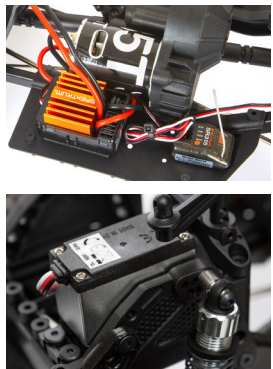

**C-AXI03027T1/T2/T3 1/10 SCX10 III Base Camp 4WD Crawler RTR Blue/Green/Grey**

The 1/10 scale Axial SCX10 has long been the RC vehicle platform of choice for scale trail enthusiasts, providing exciting detail and superior off-road performance. Each new SCX10 generation raises the bar in rock crawling realism. Now, with the ready-to-run SCX10 III Base Camp 4WD, even cost-conscious crawling fans can experience the unmatched performance of Axial engineering — and enjoy plenty of scale realism, too.

Factory-assembled and ready-to-run, the Axial SCX10 III Base Camp 4WD comes with almost everything needed to hit the trails right out of the box, including the transmitter, receiver, ESC, motor, servo, and finished body. Just add your preferred batteries and charger. For anyone who wants to join the RC adventuring lifestyle — in the mountains, forest, desert, or backyard — the Base Camp 4WD makes it possible!

**FEATURES**

- Single-speed transmission includes a full set of ball bearings and all-metal internal gears for strength and durability.
- Stiff SCX10 III steel C-channel chassis reduces frame flexing and increases suspension movement precision.
- Licensed Black Rhino wheels provide scale looks.
- Licensed Falken Wildpeak tyres increase ground clearance over rough surfaces and grip on slippery trails.
- Fully rebuildable, oil-filled shocks include clear anodized, threaded shock bodies and coilover springs.
- Spektrum SLT3 2.4GHz radio with SR315 Dual Protocol receiver delivers dependable SLT 2.4GHz control now and DSMR upgrade potential for the future.
- Included and installed power system features a Dynamite 35T brushed motor and Spektrum 40A brushed ESC.
- Metal gear, 15kg high torque servo is waterproof for crawling with confidence in any weather and trail conditions.
- New body style offers exciting scale looks and lighter weight finished construction.