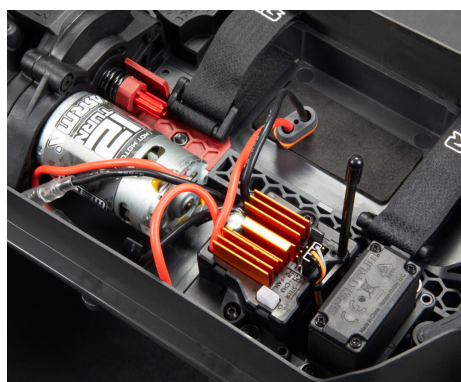

C-ARA4105V4T1/T2 VORTEKS 4X2 BOOST Stadium Truck Red/Gunmetal
C-ARA4105SV4T1/T2 VORTEKS 4X2 BOOST with Charger & Battery Red/Gunmetal

If you're looking for your first hobby-quality RC basher vehicle, nothing else compares to ARRMA 4X2 BOOST 550 MEGA Brushed 2WDs. It's not just the characteristic ARRMA speed and durability that sets them apart. Based on the proven ARRMA 4X4 platform, ready-to-run 4X2 BOOST 550 MEGA Brushed 2WD vehicles can be upgraded easily to 4-wheel drive and 3S brushless power whenever you're ready. What's more, they also offer great value.

Even without those upgrades, the VORTEKS 4X2 BOOST 550 MEGA Brushed 2WD stadium truck can reach speeds of 30+ MPH in optimum conditions using optional gearing. For all-terrain toughness, it includes a strong composite chassis and retained hinge pin plates; steering with more clearance for stones; a castellated slipper pad and sliding gear mesh; and rubber shielded bearings throughout. The VORTEKS 4X2 BOOST is engineered to outlast other beginner-level bashers.

FEATURES

- 2-Wheel drive 4X2 transmission that's upgradable to 4X4 (using 4X4 BOOST Transmission Upgrade Set, ARA210003)
- Spektrum 2.4GHz SLT2 transmitter with 50/75/100% throttle modes
- Spektrum SLT 2-in-1 40A ESC & Receiver
- Spektrum Smart 8.4V 3300mAh 7-Cell Hump NiMH Battery**
- Spektrum S120 USB-C Smart Charger**
- AA transmitter batteries included
- MEGA 550 12T brushed motor
- Spektrum S650 waterproof digital servo offering 84 oz-in of torque
- Metal internal geared diff
- 1.35 module input and main diff gear teeth
- Strong composite chassis with extended height dirt defenders
- Impact absorbing bumpers
- Steering system with stone clearance
- Easy-access modular design — power, diff, and electronics modules can be removed for maintenance quickly and easily
- Double-wishbone suspension front and rear for great handling
- Vented dBoots KATAR tyres that disperse water for improved durability